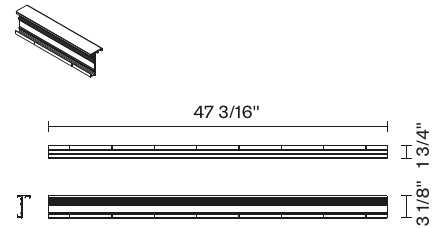

## Dimensions

## Description

47.2 inch linear module for Strip LED