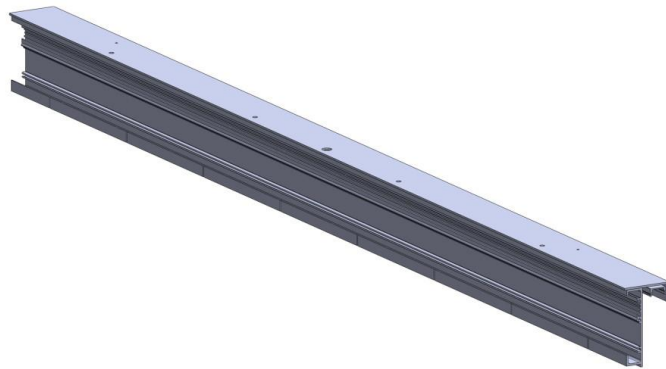

Laminis F33  
**F33M45A63**

Fixture type   
Project name

## Dimensions

## Description

47.2 inch linear module for Strip LED