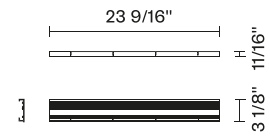

Laminis F33
F33M33A63

Fixture type
Project name

Dimensions

Material

Metal

Color

 Polished Aluminum

Other colors available