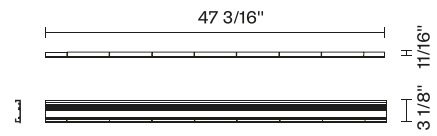

Laminis F33
F33M35A63

Fixture type
Project name

Dimensions

Material

Metal

Color

 Polished Aluminum

Other colors available