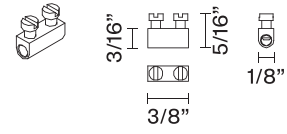

Laminis F33

**F33Z48A**

Fixture type

Project name

---

## Dimensions

---