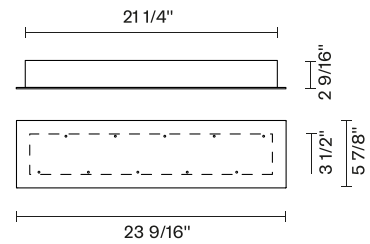

Ari F55

F32M25A01

Fixture type

Project name

Dimensions

Material

Metal

Color

White

Other colors available

Check online www.fabbian.us

Not included accessories

Pendant light, and driver

Notes

Create a custom Multispot Ari configuration by selecting number of pendants, pendant heights, and canopies. 59" - 98" - 157" - 32'9" Dimming is based on driver capabilities. If running multiple units on one driver, fixtures must be series wired and meet minimum load ratings of the connected driver. 75 feet maximum wire length from beginning to end of series connection.