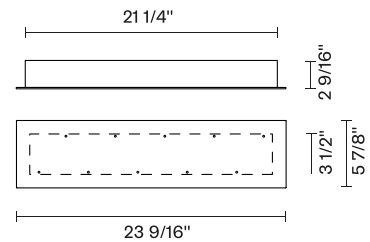

Ari F55

F32M25A01

Fixture type

Project name

Dimensions

Material

Metal

Color

White

Other colors available

Check online www.fabbian.us

Not included accessories

Pendant light, and driver

Notes

Create a custom Multispot Ari configuration by selecting number of pendants, pendant heights, and canopies. 59" - 98" - 157" - 32'9" Dimming is based on driver capabilities. If running multiple units on one driver, fixtures must be series wired and meet minimum load ratings of the connected driver. 75 feet maximum wire length from beginning to end of series connection.