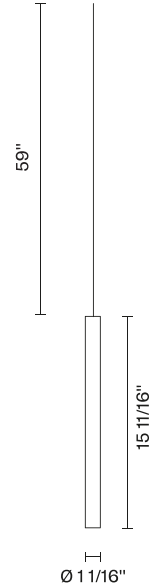

Multispot F32

F32L01A00

Fixture type

Project name

Nanne de Ru / Marc Sadler / Flynn Talbot

Description

The pendant components of the Tooby series- featuring cylindrical light elements in borosilicate glass (Pyrex) with anodized aluminum hardware, and ribbed plastic internal diffuser to evenly distribute the light throughout the tube. Pendant includes 59" of cable.

Voltage

700mA

Specs

DRY

Light source and Technical

Lamp type: LED 1x2.1W

Wattage: 2.1W

Color temperature: 2700K

CRI: >80

Lumens: 200lm

Dimensions

Material

Pyrex® glass - Aluminium

Color

White

Other colors available