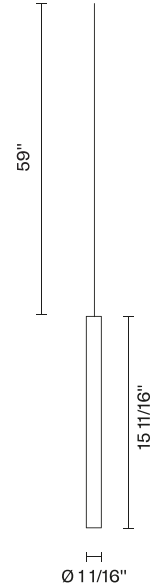

Multispot F32

F32L01A00

Fixture type

Project name

Nanne de Ru / Marc Sadler / Flynn Talbot

Description

The pendant components of the Tooby series- featuring cylindrical light elements in borosilicate glass (Pyrex) with anodized aluminum hardware, and ribbed plastic internal diffuser to evenly distribute the light throughout the tube. Pendant includes 59" of cable.

Voltage

700mA

Specs

DRY

Light source and Technical

Lamp type: LED 1x2.1W

Wattage: 2.1W

Color temperature: 2700K

CRI: >80

Lumens: 200lm

Dimensions

Material

Pyrex® glass - Aluminium

Color

White

Other colors available