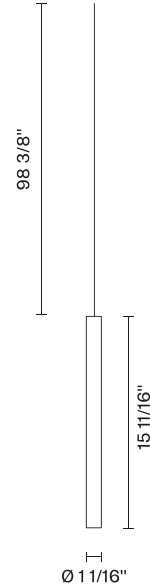

Multispot F32

F32L02A00

Fixture type

Project name

Nanne de Ru / Marc Sadler / Flynn Talbot

Description

The pendant components of the Tooby series- featuring cylindrical light elements in borosilicate glass (Pyrex) with anodized aluminum hardware, and ribbed plastic internal diffuser to evenly distribute the light throughout the tube. Pendant includes 98" of cable.

Voltage

700mA

Specs

DRY

Light source and Technical

Lamp type: LED 1x2.1W

Wattage: 2.1W

Color temperature: 2700K

CRI: >80

Lumens: 200lm

Dimensions

Material

Pyrex® glass - Aluminium

Color

White

Other colors available