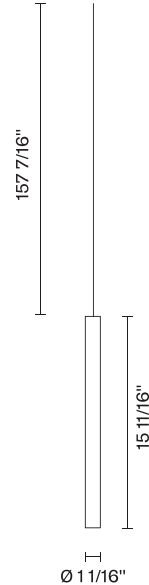

Multispot F32

**F32L03A00**

Fixture type

Project name

Nanne de Ru / Marc Sadler / Flynn Talbot

## Description

The pendant components of the Tooby series- featuring cylindrical light elements in borosilicate glass (Pyrex) with anodized aluminum hardware, and ribbed plastic internal diffuser to evenly distribute the light throughout the tube. Pendant includes 157" of cable.

## Light source and Technical

**Lamp type:** LED 1x2.1W

**Wattage:** 2.1W

**Color temperature:** 2700K

**CRI:** >80

**Lumens:** 200lm

## Dimensions