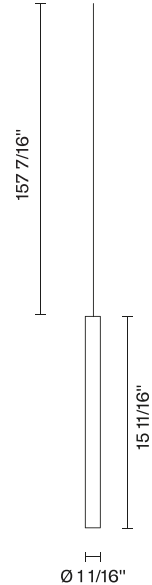

Multispot F32

F32L03A00

Fixture type

Project name

Nanne de Ru / Marc Sadler / Flynn Talbot

Description

The pendant components of the Tooby series- featuring cylindrical light elements in borosilicate glass (Pyrex) with anodized aluminum hardware, and ribbed plastic internal diffuser to evenly distribute the light throughout the tube. Pendant includes 157" of cable.

Voltage

700mA

Specs

DRY

Light source and Technical

Lamp type: LED 1x2.1W

Wattage: 2.1W

Color temperature: 2700K

CRI: >80

Lumens: 200lm

Dimensions

Material

Pyrex® glass - Aluminium

Color

White

Other colors available