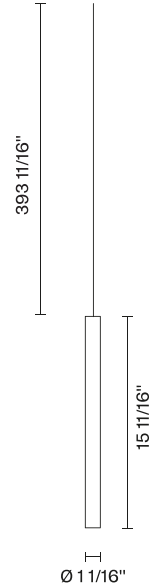

Multispot F32

F32L04A00

Fixture type

Project name

Nanne de Ru / Marc Sadler / Flynn Talbot

Description

The pendant components of the Tooby series- featuring cylindrical light elements in borosilicate glass (Pyrex) with anodized aluminum hardware, and ribbed plastic internal diffuser to evenly distribute the light throughout the tube. Pendant includes 32' 9" of cable.

Voltage

700mA

Specs

DRY

Light source and Technical

Lamp type: LED 1x2.1W

Wattage: 2.1W

Color temperature: 2700K

CRI: >80

Lumens: 200lm

Dimensions

Material

Pyrex® glass - Aluminium

Color

White

Other colors available