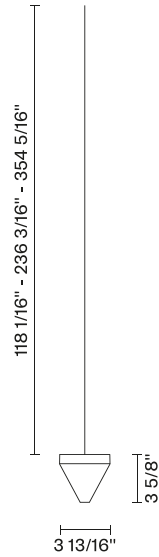

Tripla F41

F41L01A11

Desall - Devis Busato & Giulia Ciccarese

Fixture type

Project name

Dimensions

Material

Crystal - Aluminium

Description

Pendant fitting with transparent crystal diffuser and 118 1/16" of cable. Polished aluminum structure.

Dimmable

TRIAC

Specs

Light source and Technical

Lamp type: LED 1x4.3W

Color temperature: 3000K