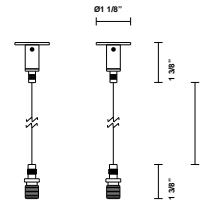

Freeline F44

F44Z07A02

Flynn Talbot

Fixture type
Project name

Dimensions

Material

Aluminium

Color

 Black

Other colors available

Check online www.fabbian.us

Description

Screw pendant kit. Includes the accessories needed to affix a pendant bar and includes 2 steel cables (78 11/16") and the ceiling cable coupler for each steel cable

Specs