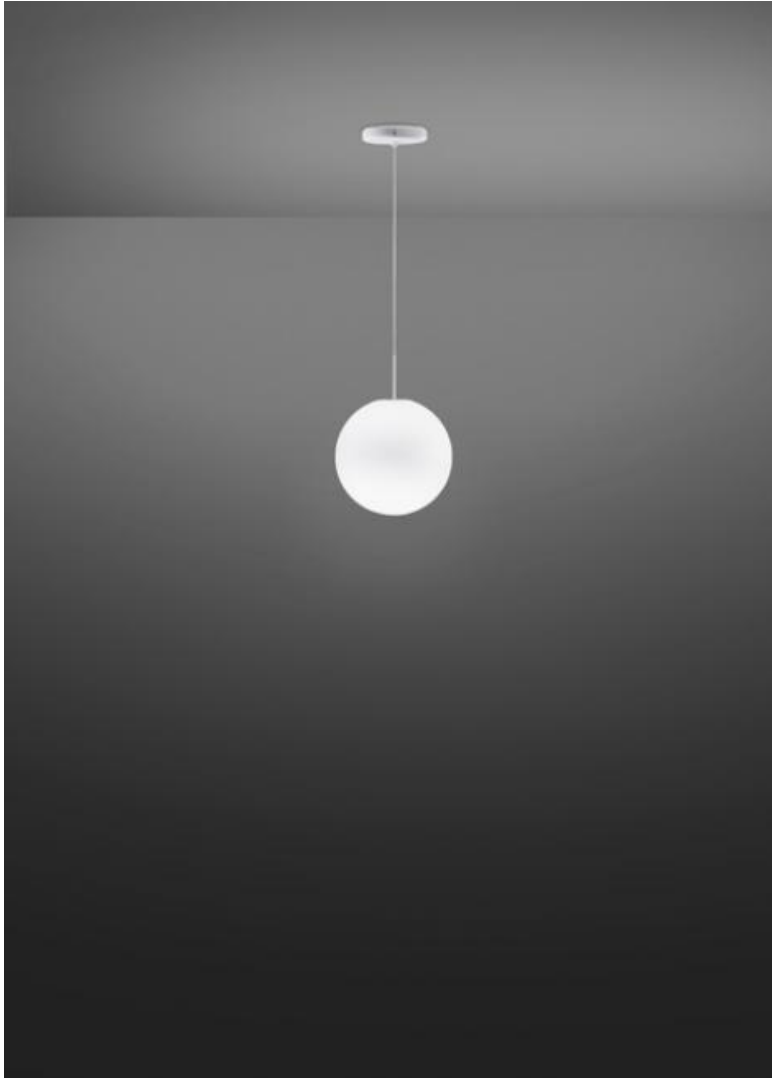

Lumi F07-F66

Fixture type

F07A19A01

Project name

A.Saggia & V.Sommella / D&G Studio

Description

Pendant lamp with diffuser in satin-finish white blown glass. Reinforced fiberglass structure with painted white finish.

Voltage

120V

Specs

DRY

Light source and Technical

Lamp type: G9 1x50W

Wattage: 50W

Dimensions

Material

Glass - Fiberglass

Color

White

Other colors available

Check online www.fabbian.us

Not included accessories

Bulb

Weight Lamp

2.3 lbs