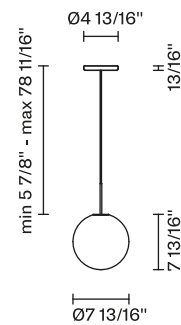

Voltage

120V

Specs

DRY

Light source and Technical

Lamp type: G9 1x50W

Wattage: 50W

Dimensions

Weight Lamp

2.3 lbs