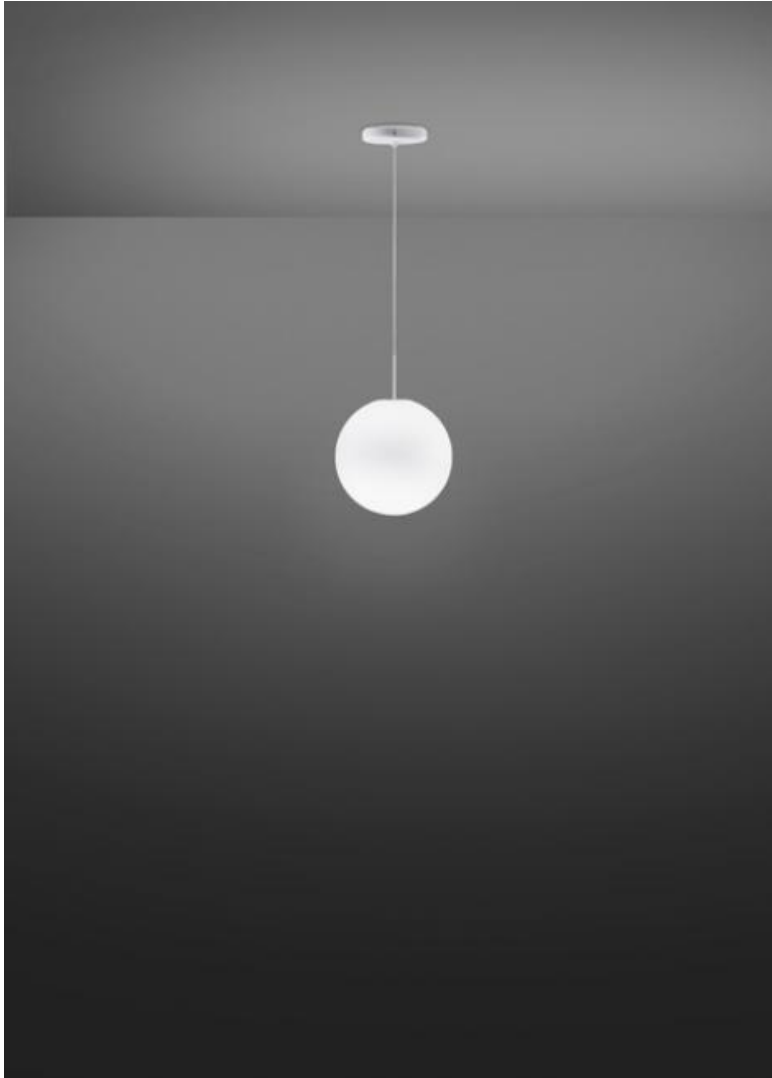

Lumi F07

Fixture type

F07A19A01

Project name

A.Saggia & V.Sommella / D&G Studio

Description

Pendant lamp with diffuser in satin-finish white blown glass. Reinforced fiberglass structure with painted white finish.

Voltage

120V

Specs

DRY

Light source and Technical

Lamp type: G9 1x50W

Wattage: 50W

Dimensions

Material

Glass - Fiberglass

Color

White

Other colors available

Check online www.fabbian.us

Not included accessories

Bulb

Weight Lamp

2.3 lbs

Features

6 inch stem