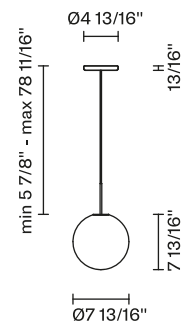

Voltage

120V

Specs

DRY

Light source and Technical

Lamp type: G9 1x50W

Wattage: 50W

Dimensions

Weight Lamp

2.3 lbs

Features

6 inch stem