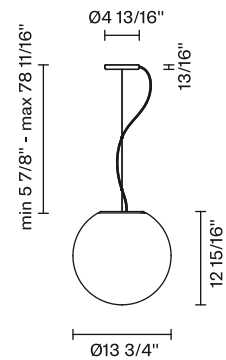

## Description

Pendant lamp with diffuser in satin-finish white blown glass. Metal structure with painted white finish.

## Specs

DRY

## Dimensions