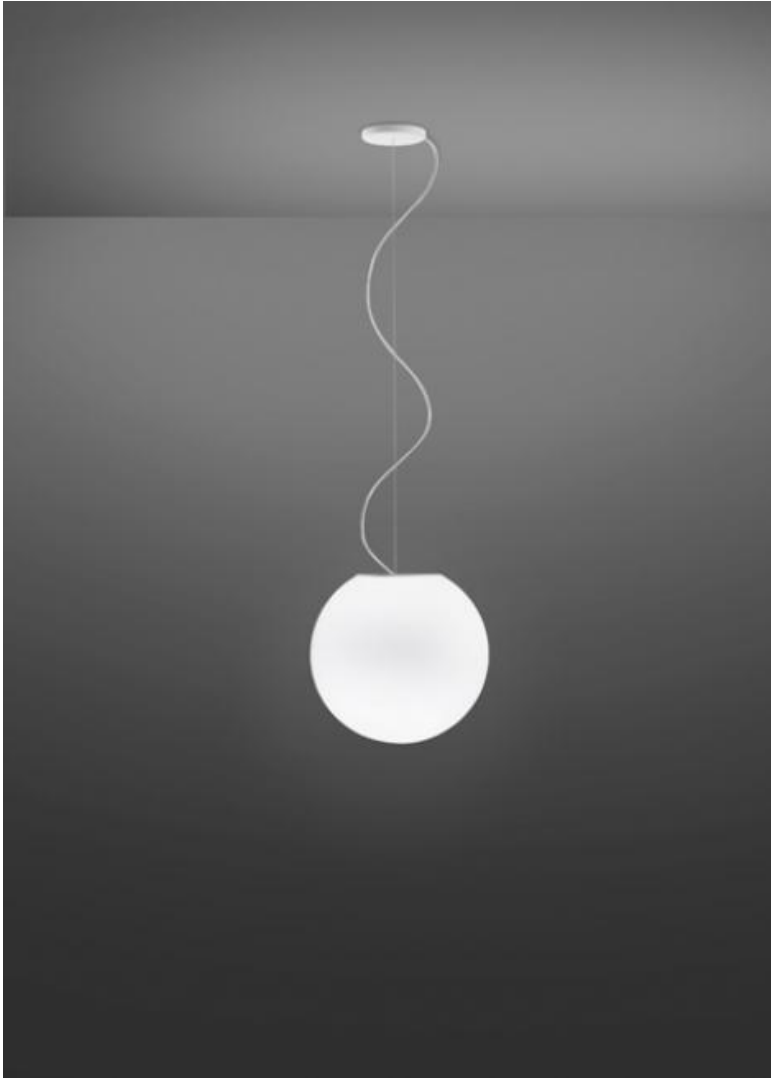

Lumi F07

Fixture type

F07A21A01

Project name

A.Saggia & V.Sommella / D&G Studio

Description

Pendant lamp with diffuser in satin-finish white blown glass. Metal structure with painted white finish.

Voltage

120V

Specs

DRY

Light source and Technical

Lamp type: E26 1x150W

Wattage: 150W

Dimensions

Material

Glass - Metal

Color

White

Other colors available

Check online www.fabbian.us

Included accessories

Off-center cable fastener

Not included accessories

Bulb

Weight Lamp

5.4 lbs

Options

Wipe down cover plate

Notes

Derating labels available upon request