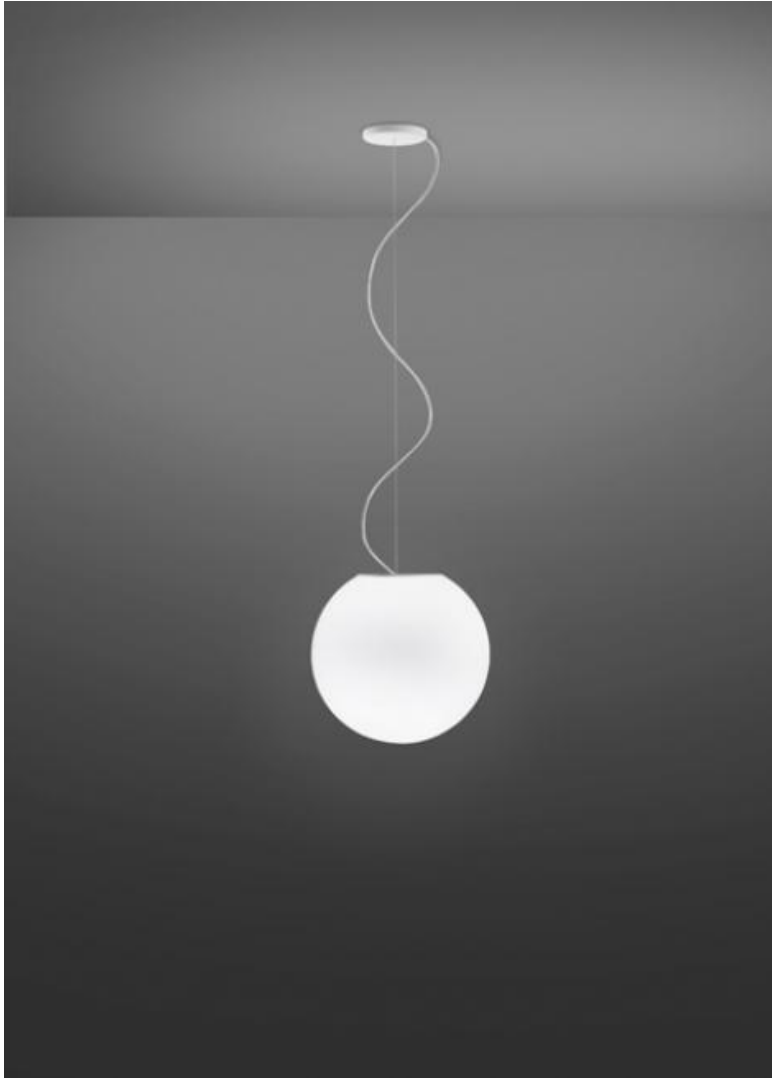

## Description

Pendant lamp with diffuser in satin-finish white blown glass. Metal structure with painted white finish.