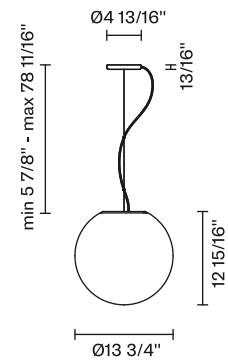

Lumi F07

Fixture type

F07A21A01

Project name

A.Saggia & V.Sommella / D&G Studio

Description

Pendant lamp with diffuser in satin-finish white blown glass. Metal structure with painted white finish.

Voltage

120V

Specs

DRY

Light source and Technical

Lamp type: E26 1x150W

Wattage: 150W

Dimensions

Material

Bulb

Weight Lamp

5.4 lbs

Options

Wipe down cover plate

Notes

Derating labels available upon request