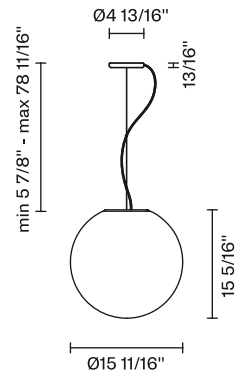

## Description

Pendant lamp with diffuser in satin-finish white blown glass. Metal structure with painted white finish.

## Specs

DRY

## Dimensions