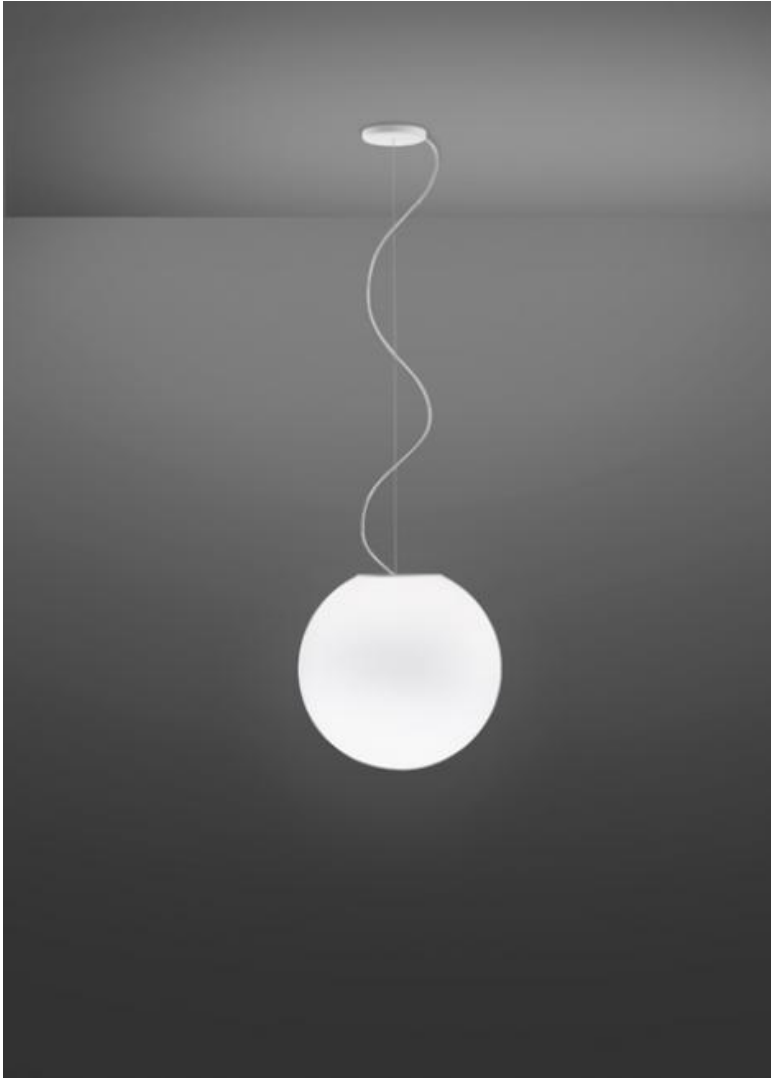

## Description

Pendant lamp with diffuser in satin-finish white blown glass. Metal structure with painted white finish.

## Material

Glass - Metal