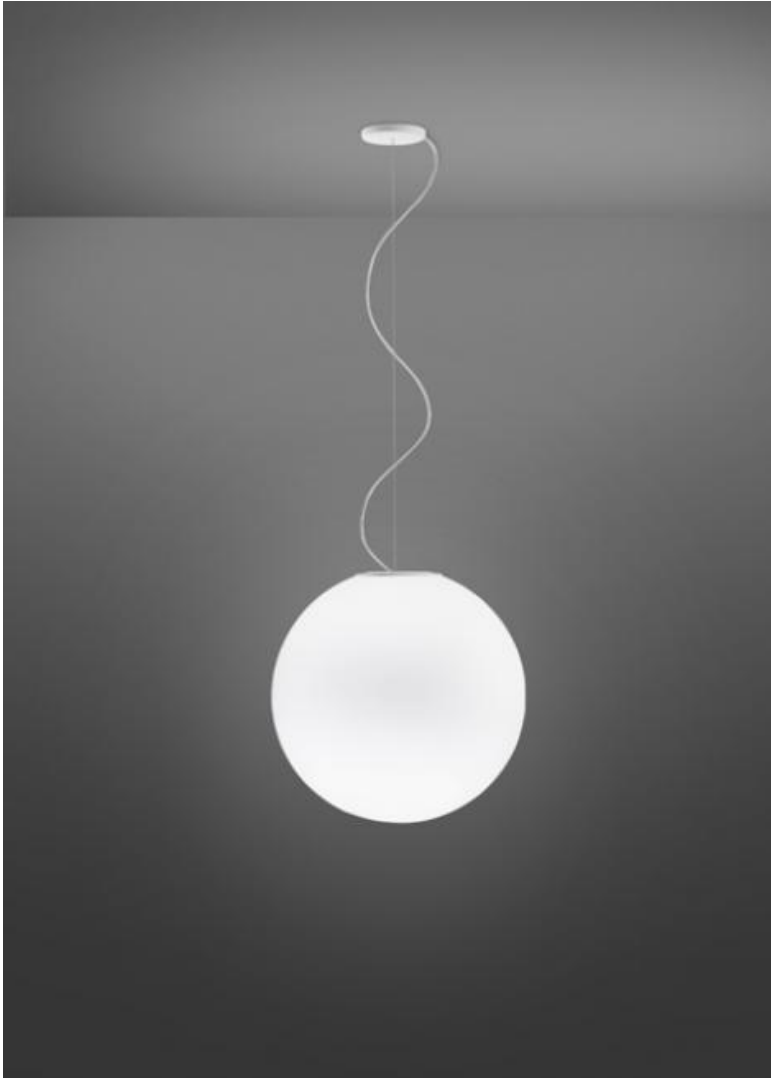

## Description

Pendant lamp with diffuser in satin-finish white blown glass. Metal structure with painted white finish.

## Material

Glass - Metal