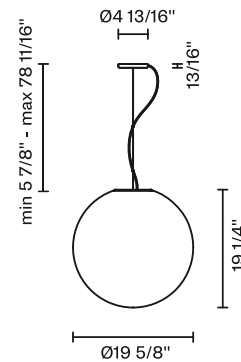

## Description

Pendant lamp with diffuser in satin-finish white blown glass. Metal structure with painted white finish.

## Specs

DRY

## Dimensions