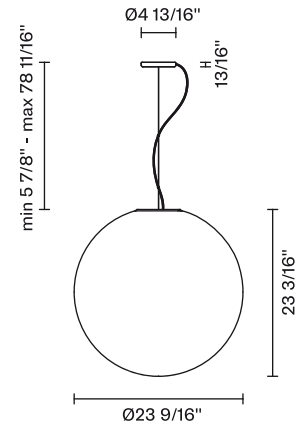

Lumi F07-F66

F07A27A01

A.Saggia & V.Sommella / D&G Studio

Fixture type

Project name

Description

Pendant lamp with diffuser in satin-finish white blown glass. Metal structure with painted white finish.

Voltage

120V

Specs

DRY

Light source and Technical

Lamp type: E26 1x150W

Wattage: 150W

Dimensions

Material

Bulb

Weight Lamp

13.8 lbs

Options

Wipe down cover plate

Notes

Derating labels available upon request