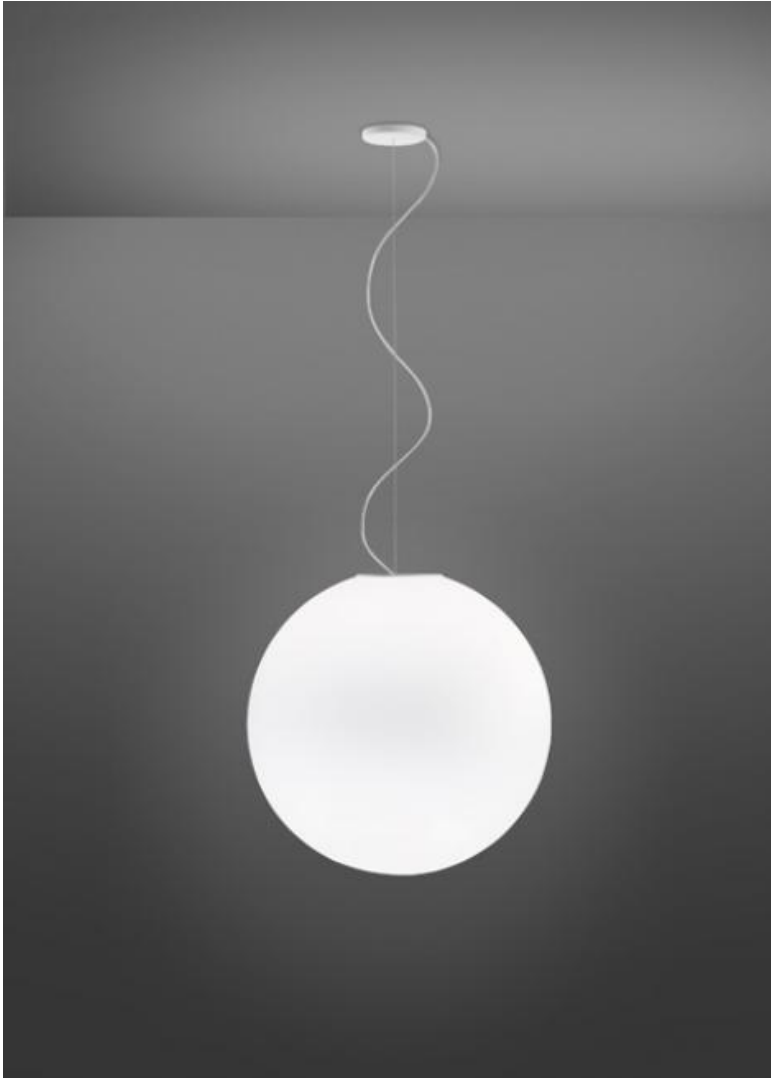

## Description

Pendant lamp with diffuser in satin-finish white blown glass. Metal structure with painted white finish.

## Material

Glass - Metal