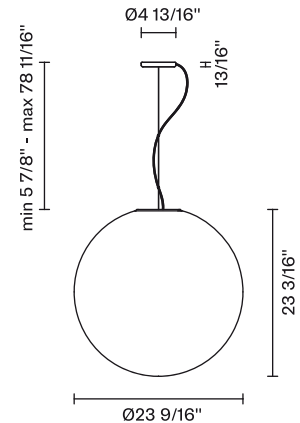

## Description

Pendant lamp with diffuser in satin-finish white blown glass. Metal structure with painted white finish.

## Specs

DRY

## Dimensions