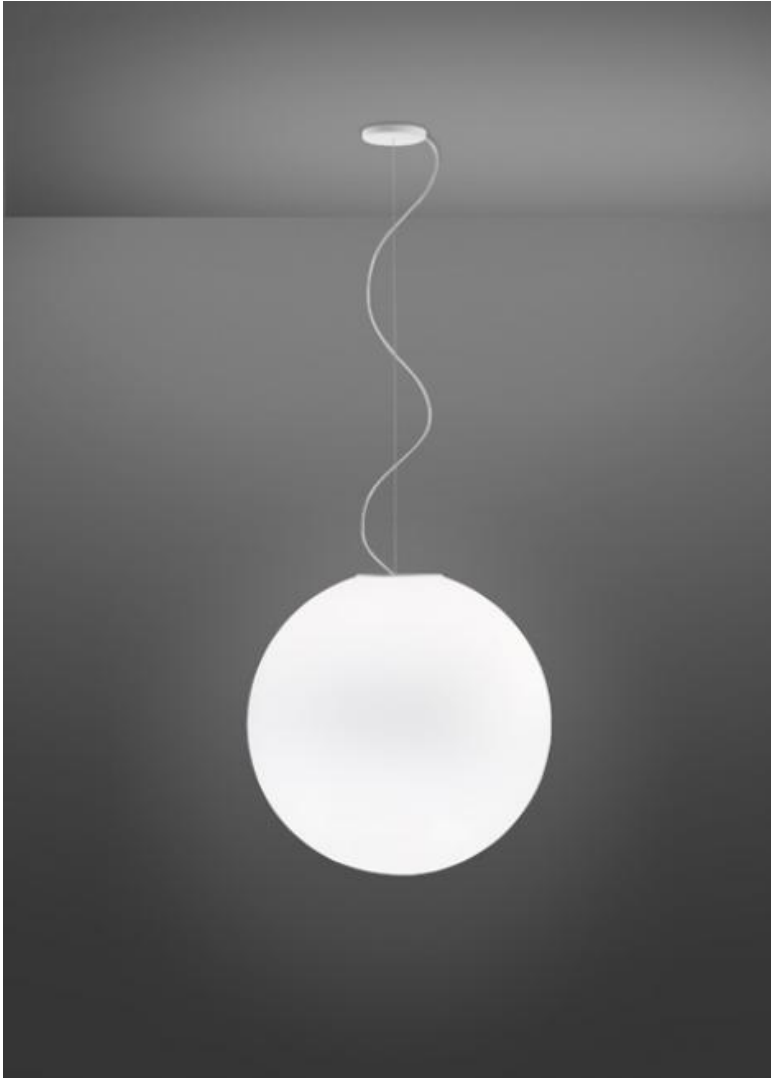

Lumi F07-F66

F07A27A01

A.Saggia & V.Sommella / D&G Studio

Fixture type

Project name

Description

Pendant lamp with diffuser in satin-finish white blown glass. Metal structure with painted white finish.

Voltage

120V

Specs

DRY

Light source and Technical

Lamp type: E26 1x150W

Wattage: 150W

Dimensions

Material

Glass - Metal

Color

White

Other colors available

Check online www.fabbian.us

Included accessories

Off-center cable fastener

Not included accessories

Bulb

Weight Lamp

13.8 lbs

Options

Wipe down cover plate

Notes

Derating labels available upon request