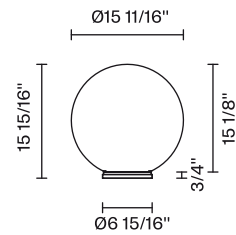

Voltage

120V

Specs

DRY

Light source and Technical

Lamp type: E26 1x150W

Wattage: 150W

Dimensions