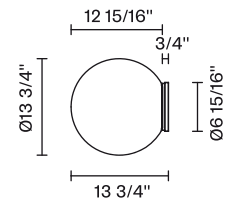

120V

Specs

DRY

Light source and Technical

Lamp type: E26 1x150W

Wattage: 150W

Dimensions

Material

4.9 lbs

Notes

Derating labels available upon request