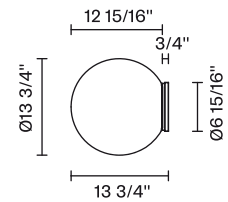

Color temperature: 3000K

CRI: >80

Lumens: 1850lm

Dimensions

Material

Glass - Metal

Color

White