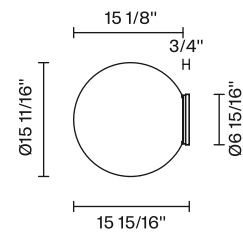

Color temperature: 3000K

CRI: >80

Lumens: 1850lm

Dimensions

Material

Glass - Metal

Color

White