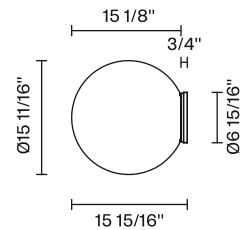

120V

Specs

DRY

Light source and Technical

Lamp type: E26 1x150W

Wattage: 150W

Dimensions

Material

5.82 lbs

Notes

Derating labels available upon request