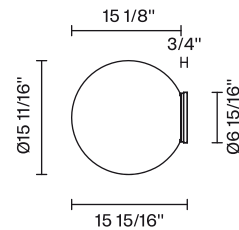

120V

Specs

DRY

Light source and Technical

Lamp type: E26 1x150W

Wattage: 150W

Dimensions

Material

5.82 lbs

Notes

Derating labels available upon request