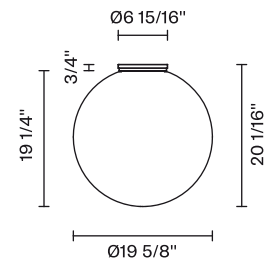

Lumi F07

F07E33A01

A.Saggia & V.Sommella / D&G Studio

Fixture type

Project name

Description

Ceiling lamp with diffuser in satin-finish white blown glass. Metal structure with painted white finish.

Voltage

120V

Specs

DRY

Light source and Technical

Lamp type: E26 1x250W

Wattage: 250W

Dimensions

Material

8 lbs

Notes

Derating labels available upon request