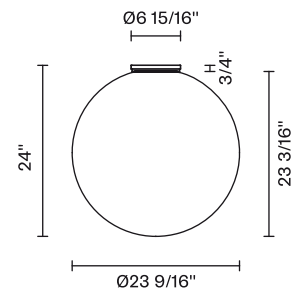

120V

Specs

DRY

Light source and Technical

Lamp type: E26 1x250W

Wattage: 250W

Dimensions

Material

12.7 lbs

Notes

Derating labels available upon request