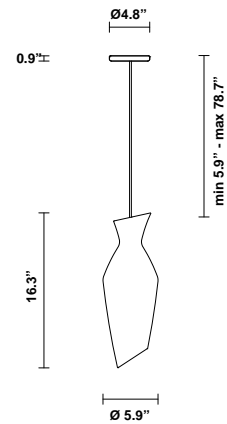

Malvasia F52

F52A01A01

Gregorio Facco

Fixture type

Project name

Description

Pendant lamp with white blown glass diffuser and a beech wood frame.

Voltage

120V

Specs

DRY

Light source and Technical

Lamp type: 12W E26 LED

Wattage: 12W

Dimensions

Material

3.3 lbs

Notes

Derating labels available upon request