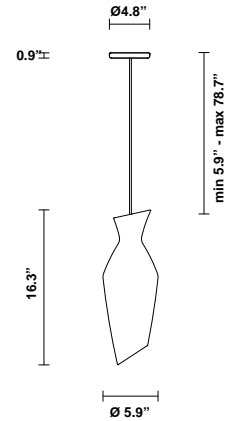

Malvasia F52

F52A01A43

Gregorio Facco

Fixture type

Project name

Description

Pendant lamp with transparent green blown glass diffuser and a beech wood frame.

Voltage

120V

Specs

DRY

Light source and Technical

Lamp type: 12W E26 LED

Wattage: 12W

Dimensions

Material

3.3 lbs

Notes

Derating labels available upon request