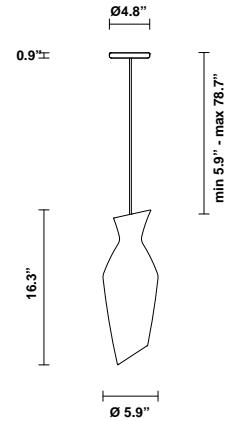

## Dimensions

## Weight Lamp

3.3 lbs