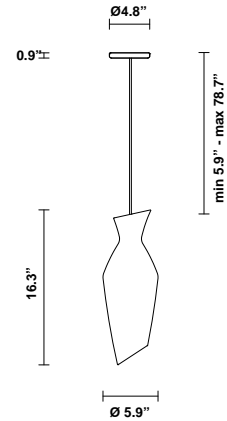

Malvasia F52

F52A01A47

Gregorio Facco

Fixture type
Project name

Description

Pendant lamp with transparent amber blown glass diffuser and a beech wood frame.

Voltage

120V

Specs

DRY

Light source and Technical

Lamp type: 12W E26 LED

Wattage: 12W

Dimensions

Material

Glass, Beechwood

Notes

Derating labels available upon request