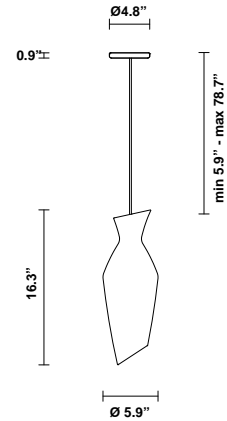

Malvasia F52

F52A01A58

Gregorio Facco

Fixture type
Project name

Description

Pendant lamp with transparent smoked blown glass diffuser and a beech wood frame.

Voltage

120V

Specs

DRY

Light source and Technical

Lamp type: 12W E26 LED

Wattage: 12W

Dimensions

Material

Glass, Metal

Notes

Derating labels available upon request