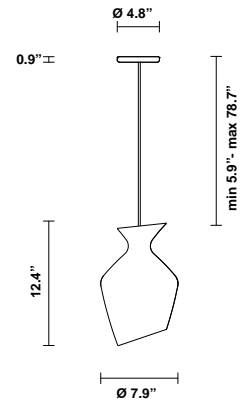

Malvasia F52

F52A03A01

Gregorio Facco

Fixture type

Project name

Description

Pendant lamp with white blown glass diffuser and a beech wood frame.

Voltage

120V

Specs

DRY

Light source and Technical

Lamp type: 12W E26 LED

Wattage: 12W

Dimensions

Material

4 lbs

Notes

Derating labels available upon request