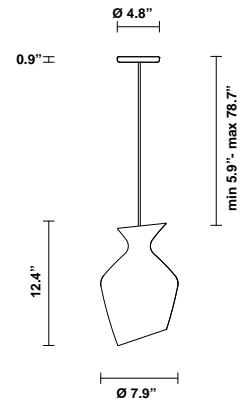

Malvasia F52

F52A03A01

Gregorio Facco

Fixture type

Project name

Dimensions

Material

Glass, Beechwood

Color

White

Other colors available

Check online www.fabbian.us

Not included accessories

Bulb

Weight Lamp

4 lbs

Notes

Derating labels available upon request

Description

Pendant lamp with white blown glass diffuser and a beech wood frame.

Voltage

120V

Specs

DRY