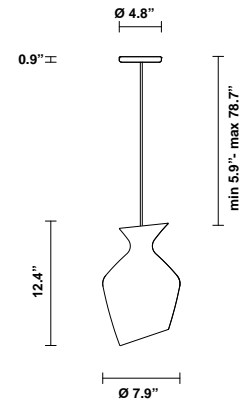

Malvasia F52

F52A03A01

Gregorio Facco

Fixture type

Project name

Dimensions

Material

Glass, Beechwood

Color

White

Other colors available

Check online www.fabbian.us

Not included accessories

Bulb

Weight Lamp

4 lbs

Notes

Derating labels available upon request

Description

Pendant lamp with white blown glass diffuser and a beech wood frame.

Voltage

120V

Specs

DRY