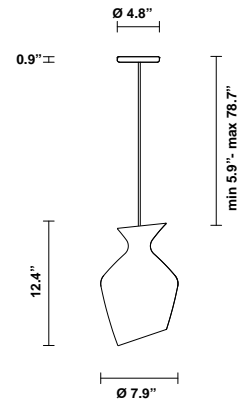

Malvasia F52

F52A03A43

Gregorio Facco

Fixture type

Project name

Dimensions

Material

Glass, Beechwood

Color

 Green

Other colors available

Check online www.fabbian.us

Not included accessories

Bulb

Weight Lamp

4 lbs

Notes

Derating labels available upon request

Description

Pendant lamp with transparent green blown glass diffuser and a beech wood frame.

Voltage

120V

Specs

DRY