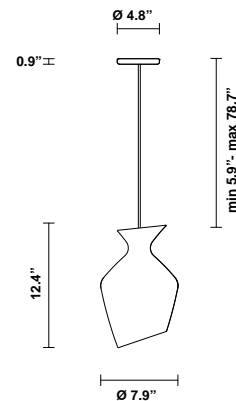

Malvasia F52

F52A03A43

Gregorio Facco

Fixture type

Project name

Dimensions

Material

Glass, Beechwood

Color

 Green

Other colors available

Check online www.fabbian.us

Not included accessories

Bulb

Weight Lamp

4 lbs

Notes

Derating labels available upon request

Description

Pendant lamp with transparent green blown glass diffuser and a beech wood frame.

Voltage

120V

Specs

DRY