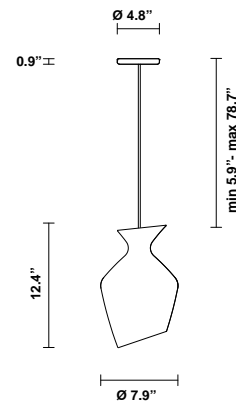

Malvasia F52

F52A03A47

Gregorio Facco

Fixture type

Project name

Description

Pendant lamp with transparent amber blown glass diffuser and a beech wood frame.

Voltage

120V

Specs

DRY

Light source and Technical

Lamp type: 12W E26 LED

Wattage: 12W

Dimensions

Material

4 lbs

Notes

Derating labels available upon request