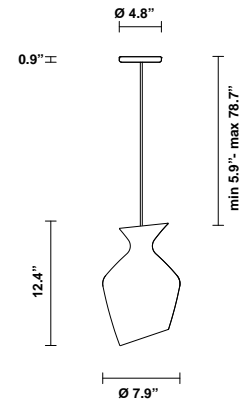

## Dimensions

## Weight Lamp

4 lbs