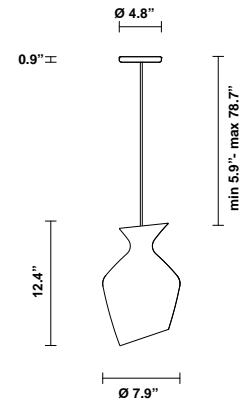

Malvasia F52

F52A03A58

Gregorio Facco

Fixture type

Project name

Dimensions

Material

Glass, Beechwood

Notes

Derating labels available upon request

Description

Pendant lamp with transparent smoked blown glass diffuser and a beech wood frame.

Voltage

120V

Specs

DRY