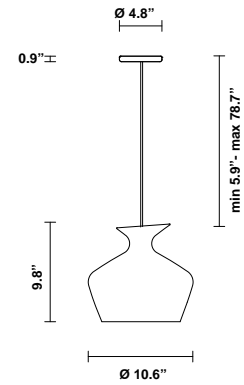

Malvasia F52

F52A05A01

Gregorio Facco

Fixture type

Project name

Description

Pendant lamp with white blown glass diffuser and a beech wood frame.

Voltage

120V

Specs

DRY

Light source and Technical

Lamp type: 12W E26 LED

Wattage: 12W

Dimensions

Material

5.1 lbs

Notes

Derating labels available upon request