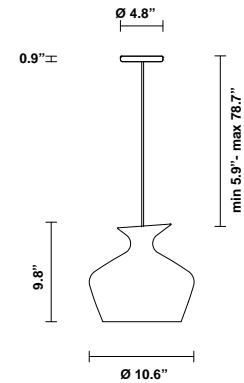

Malvasia F52

F52A05A43

Gregorio Facco

Fixture type

Project name

Description

Pendant lamp with transparent green blown glass diffuser and a beech wood frame.

Voltage

120V

Specs

DRY

Light source and Technical

Lamp type: 12W E26 LED

Wattage: 12W

Dimensions

Material

5.1 lbs

Notes

Derating labels available upon request