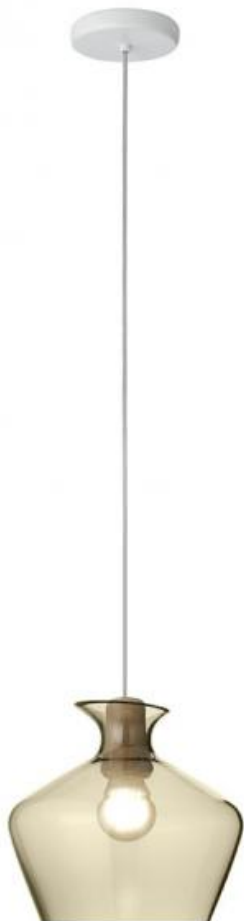

Malvasia F52

F52A05A47

Gregorio Facco

Fixture type

Project name

Dimensions

Material

Glass, Beechwood

Color

Amber

Other colors available

Check online www.fabbian.us

Not included accessories

Bulb

Weight Lamp

5.1 lbs

Notes

Derating labels available upon request

Description

Pendant lamp with transparent amber blown glass diffuser and a beech wood frame.

Voltage

120V

Specs

DRY