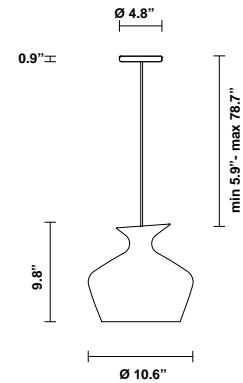

## Dimensions

## Weight Lamp

5.1 lbs