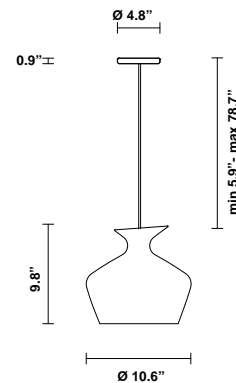

Malvasia F52

F52A05A47

Gregorio Facco

Fixture type

Project name

Dimensions

Material

Glass, Beechwood

Notes

Derating labels available upon request

Description

Pendant lamp with transparent amber blown glass diffuser and a beech wood frame.

Voltage

120V

Specs

DRY