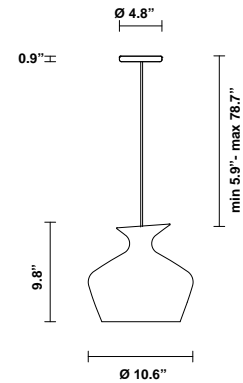

Malvasia F52

F52A05A58

Gregorio Facco

Fixture type

Project name

Description

Pendant lamp with transparent smoked blown glass diffuser and a beech wood frame.

Voltage

120V

Specs

DRY

Light source and Technical

Lamp type: 12W E26 LED

Wattage: 12W

Dimensions

Material

5.1 lbs

Notes

Derating labels available upon request