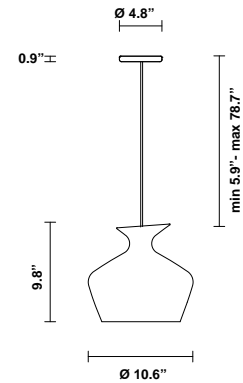

Malvasia F52

F52A05A58

Gregorio Facco

Fixture type
Project name

Description

Pendant lamp with transparent smoked blown glass diffuser and a beech wood frame.

Voltage

120V

Specs

DRY

Light source and Technical

Lamp type: 12W E26 LED

Wattage: 12W

Dimensions

Material

Glass, Beechwood