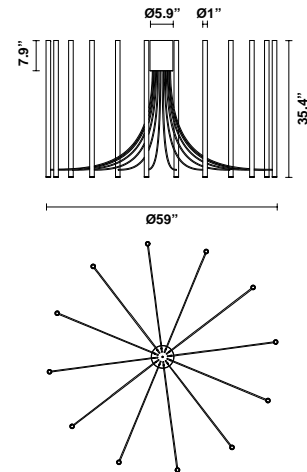

Ari F55

F55A10A02

Marco Spatti & Marco Pietro Ricci

Fixture type

Project name

Dimensions

Material

Metal

Description

Ari is a modernist, deconstructed chandelier system that can be scaled and configured to any application and aesthetic. Black anodized finish with black PVC cable. 12 Light Chandelier includes 12 x 35.4" elements.

Voltage

120-277V (UNV)

Dimmable

0-10V

Specs

Light source and Technical

Lamp type: 12 x 3.4W LED

Wattage: 3.4W

Color temperature: 2700K

CRI: 90

Lumens: 12 x 362