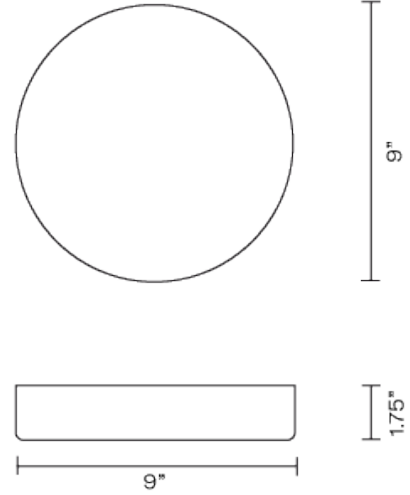

## Dimensions

## Description

9.25" Diameter Canopy with 24V, 96W LED Driver For use with Olympic Made-to-Spec 24V Lighting Systems. Surface-Mounted Canopy with Integral Driver and 0-10V Dimming Control. Fixture wiring through Side of Canopy. Mounts to Junction Box. 120V.