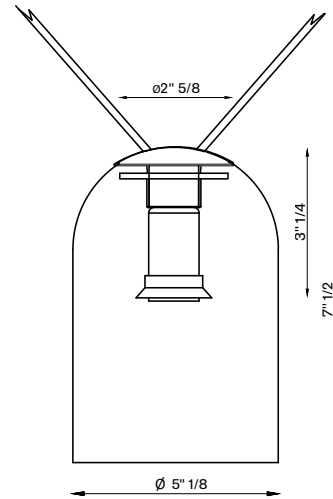

XY&Z

E12 Light Module and Glass

Product Design Consultant **Gensler**

Fixture Type _____

Project Name _____

Dimensions

Description

E12 Incandescent fixture module with clear external glass for XY&Z system. 15 foot cord length. Uses E12 lamp type.

Voltage

120V

Dimmable

Lamp Dependant

Specs

DRY

Material

Glass