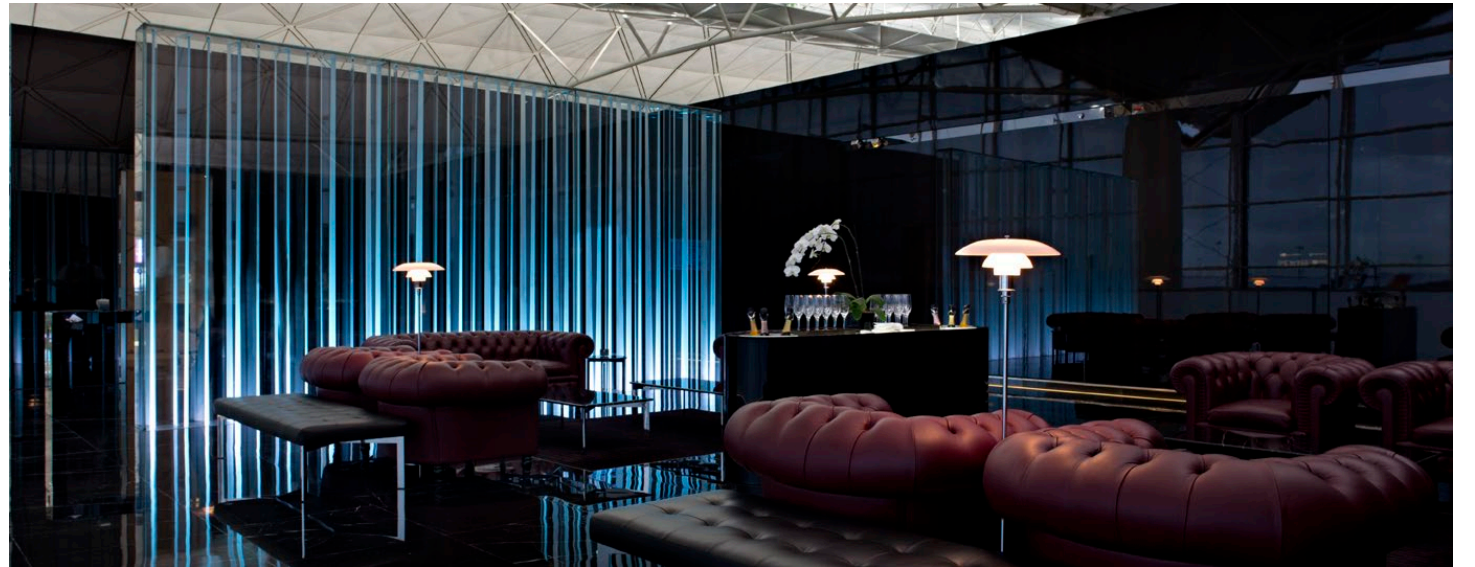

Murray Hotel Hong Kong
Bespoke System Prototype Testing

Murray Hotel Hong Kong
Bespoke System

Cathay Pacific Lounge – The Wing Hong Kong
Bespoke Installation

Cathay Pacific Lounge – The Wing Hong Kong
Bespoke Installation