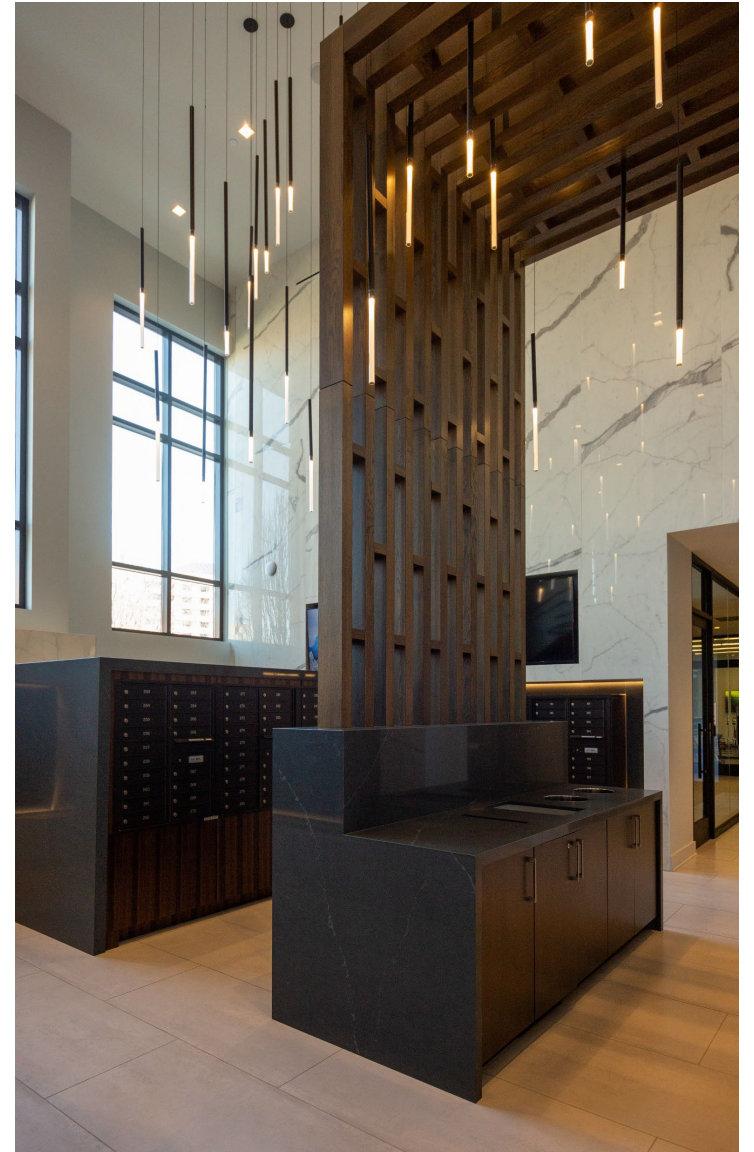

PRODUCT ADAPTIONS

Intercontinental London The O2 Hotel London, England
Custom Laminis Glass Design

Confidential Client
Custom Freeline and Lumi Tech

AmerisourceBergen Carrollton, Texas
Custom Lumi

Corporate Lobby Dallas, Texas
Custom Easy

Elden Galleria Atlanta, Georgia
Custom Multispot Tooby Pendants

Elden Galleria

Custom Multispot Tooby Pendants

BESPOKE SOLUTIONS

KE Andrews Rockwall, Texas
Bespoke Solutions

Virgin Dallas Hotel Dallas, Texas
Bespoke System