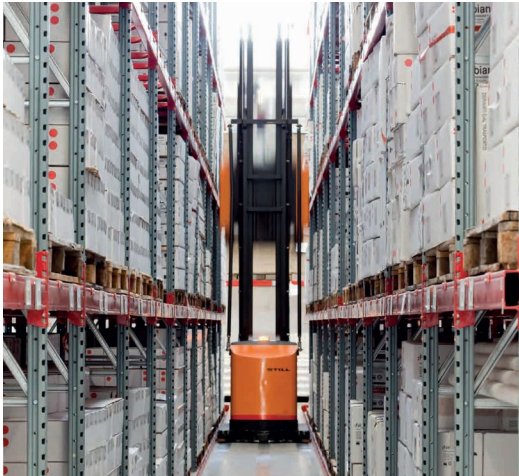

Custom Solutions

•Fabbian

Fabbian's diffusers are crafted by Venetian glass masters using handblown, cast, molded, and pressed methods using borosilicate, crystal, and triple layer glass to produce optimum illumination, diffusion, effects, and functions.