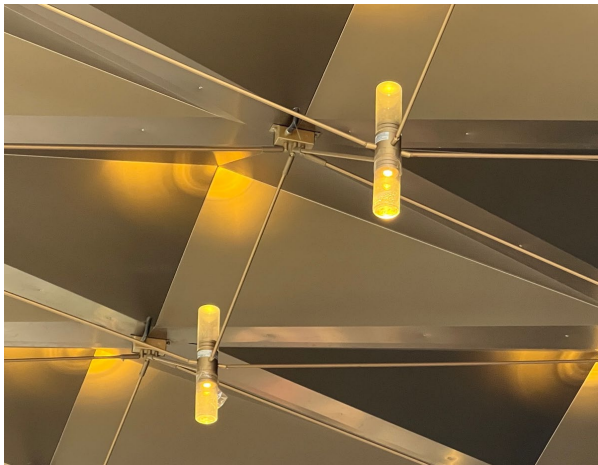

Virgin Dallas Hotel Dallas, Texas
Bespoke System