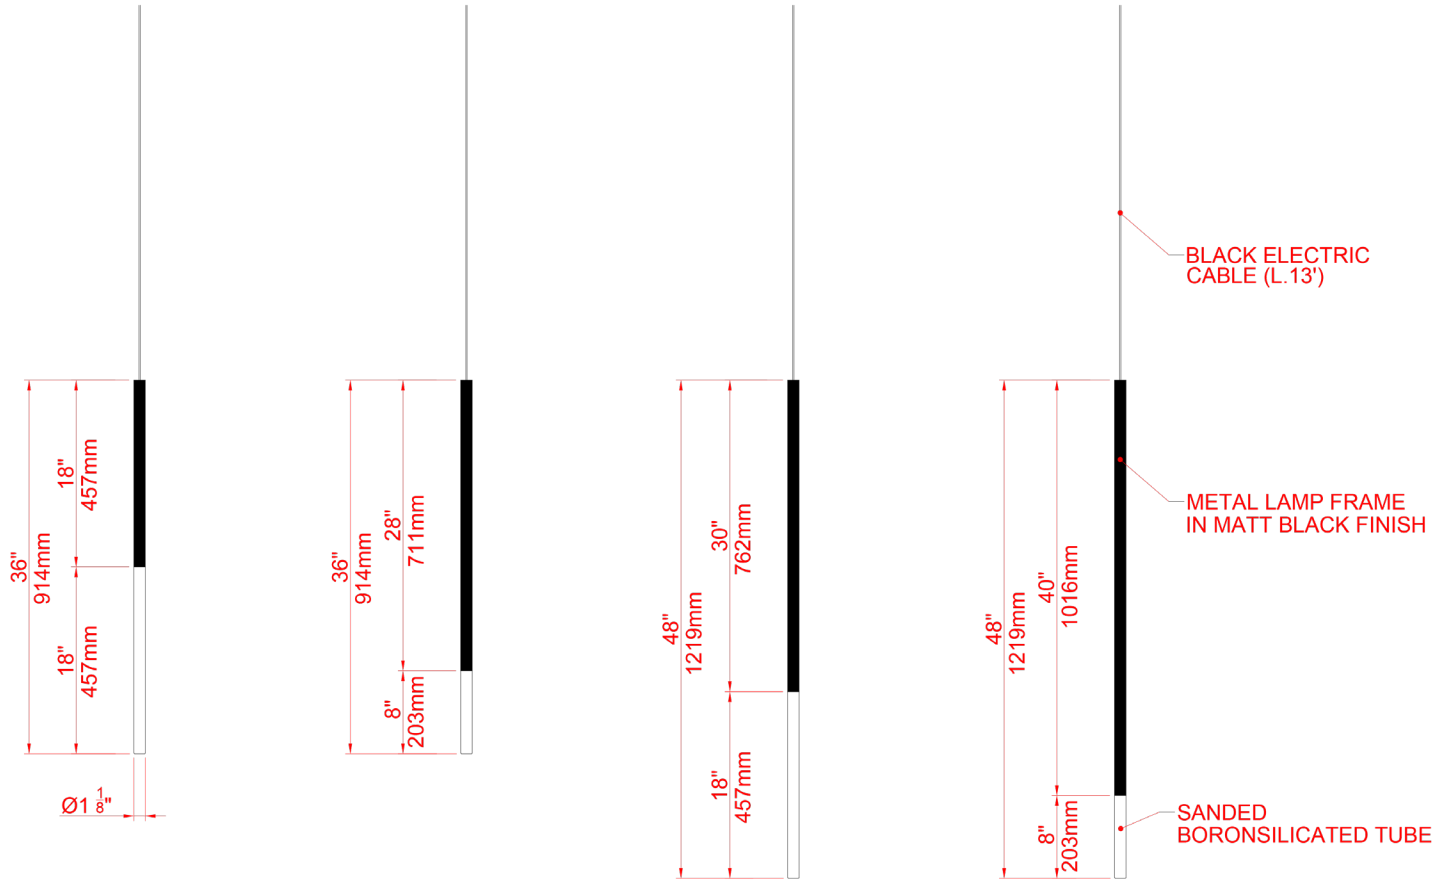

Elden Galleria

Custom Multispot Tooby Pendants