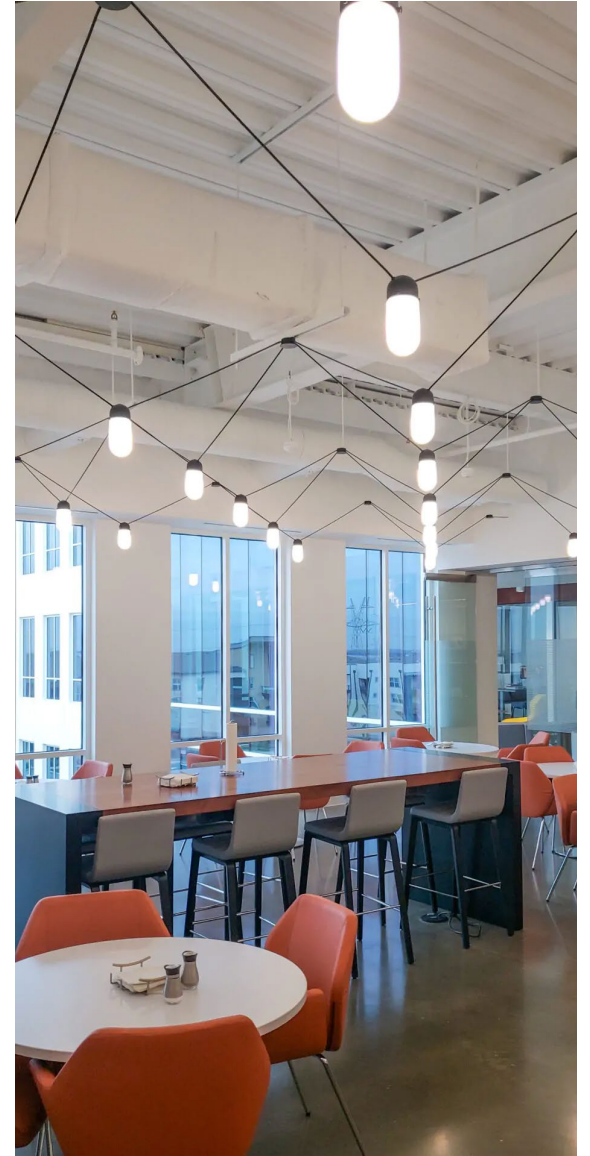

UWorld Dallas, Texas
Bespoke System